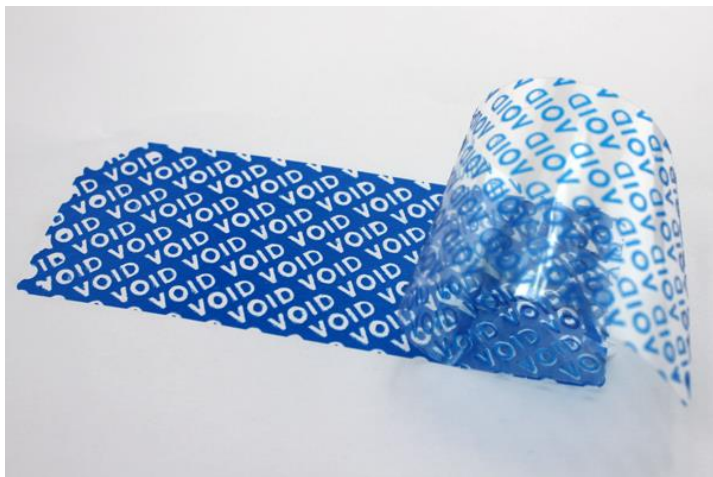

These labels contribute to the identification of different objects such as laptops and printers.

Labels can be supplied in rolls with progressive numbering, in different shapes, sizes and colours.

Moreover, VOID security labels of LeghornGroup allow to keep track of the different assets of a company.

Void labels also ensure the authenticity of a product. If the label is intact, any attempt of tampering has occurred.