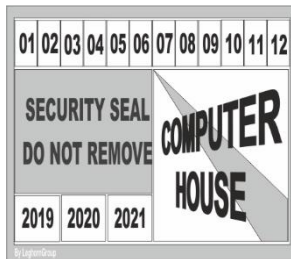

control void label
30x35 mm black on
grey support.
Customised